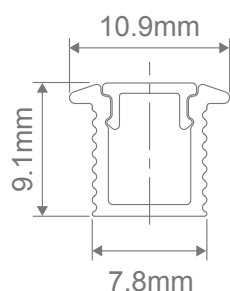

Micro-REC Micro LED Profile

Description

Introducing the MICRO-REC mounting profile system. The MICRO-REC is specifically designed for the Domus range of PLEX-MICRO LED strip lighting. This aluminium recessed mounted profile system incorporates extruded profile complete with a flat opal PMMA diffuser. Available in Black, White and Aluminium colour options. Can be cut to any length up to 3 metres.

The key features of the MICRO-REC is the ability to not only conceal the LED strip lighting but also keep the strip lighting linear. Also, the MICRO-REC keeps LEDs free from foreign objects and vapours which may damage the LEDs. A simple and shallow yet very contemporary LED recessed mounted profile ideally suited to under bench mounting, wardrobes or laundry applications where minimal and micro width mounting requirements are needed.

Specification Features

Installation:	Recess Mounted
Material:	Extruded Aluminium 6063
Finish:	Natural clear anodised, Black or White
Diffuser:	Flat (PMMA) Opal Colour
Length:	3000mm Continuous*
Size:	Profile (W) 10.9mm, (H) 9.1mm
Special:	Custom powder coated colour upon request**
Driver Installation:	Remote Driver Required
Compatible Strip:	PLEX-MICRO-8W

* Profile sold per metre. Can be cut to any length up to 3m. Includes endcap & mounting clips.
** Special powder coat finishes upon request. Surcharges apply.

Diagrams / Additional

Item No.	Length	Variant		
		Blk	Alu	Wht
MICRO-REC	1 Metre	21957	21956	21958